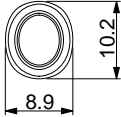

FASHION BEZEL RINGS

Please make sure to select "Actual Size" option, when printing this page using the latest version of Adobe Reader®. Other applications or earlier versions of the Reader will have similar options to disable page scaling.

To verify that the page is printed at the correct scale, measure either of the reference bars below:

All bezel dimensions shown on the page are in millimeters.

R161

R164

R058